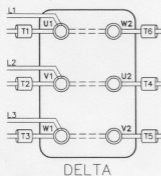

WIRING DIAGRAMS FOR STAR-DELTA STARTS

6 WIRE - 208 & 575V

TERMINAL BLOCK VIEW

ELECTRICAL SCHEMATIC

12 WIRE - 230V

TERMINAL BLOCK VIEW

ELECTRICAL SCHEMATIC