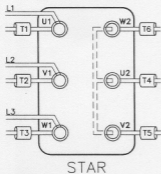

WIRING DIAGRAMS FOR STAR-DELTA STARTS

6 WIRE - 208 & 575V

TERMINAL BLOCK VIEW

ELECTRICAL SCHEMATIC

12 WIRE - 230V

TERMINAL BLOCK VIEW

ELECTRICAL SCHEMATIC