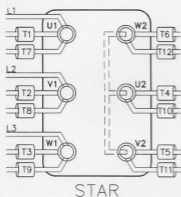

WIRING DIAGRAMS FOR STAR-DELTA STARTS

6 WIRE - 208 & 575V

TERMINAL BLOCK VIEW

ELECTRICAL SCHEMATIC

12 WIRE - 230V

TERMINAL BLOCK VIEW

ELECTRICAL SCHEMATIC