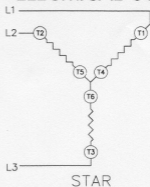

WIRING DIAGRAMS FOR STAR-DELTA STARTS

6 WIRE - 208 & 575V

TERMINAL BLOCK VIEW

ELECTRICAL SCHEMATIC

12 WIRE - 230V

TERMINAL BLOCK VIEW

ELECTRICAL SCHEMATIC