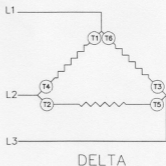

WIRING DIAGRAMS FOR STAR-DELTA STARTS

6 WIRE - 208 & 575V

TERMINAL BLOCK VIEW

ELECTRICAL SCHEMATIC

12 WIRE - 230V

TERMINAL BLOCK VIEW

ELECTRICAL SCHEMATIC